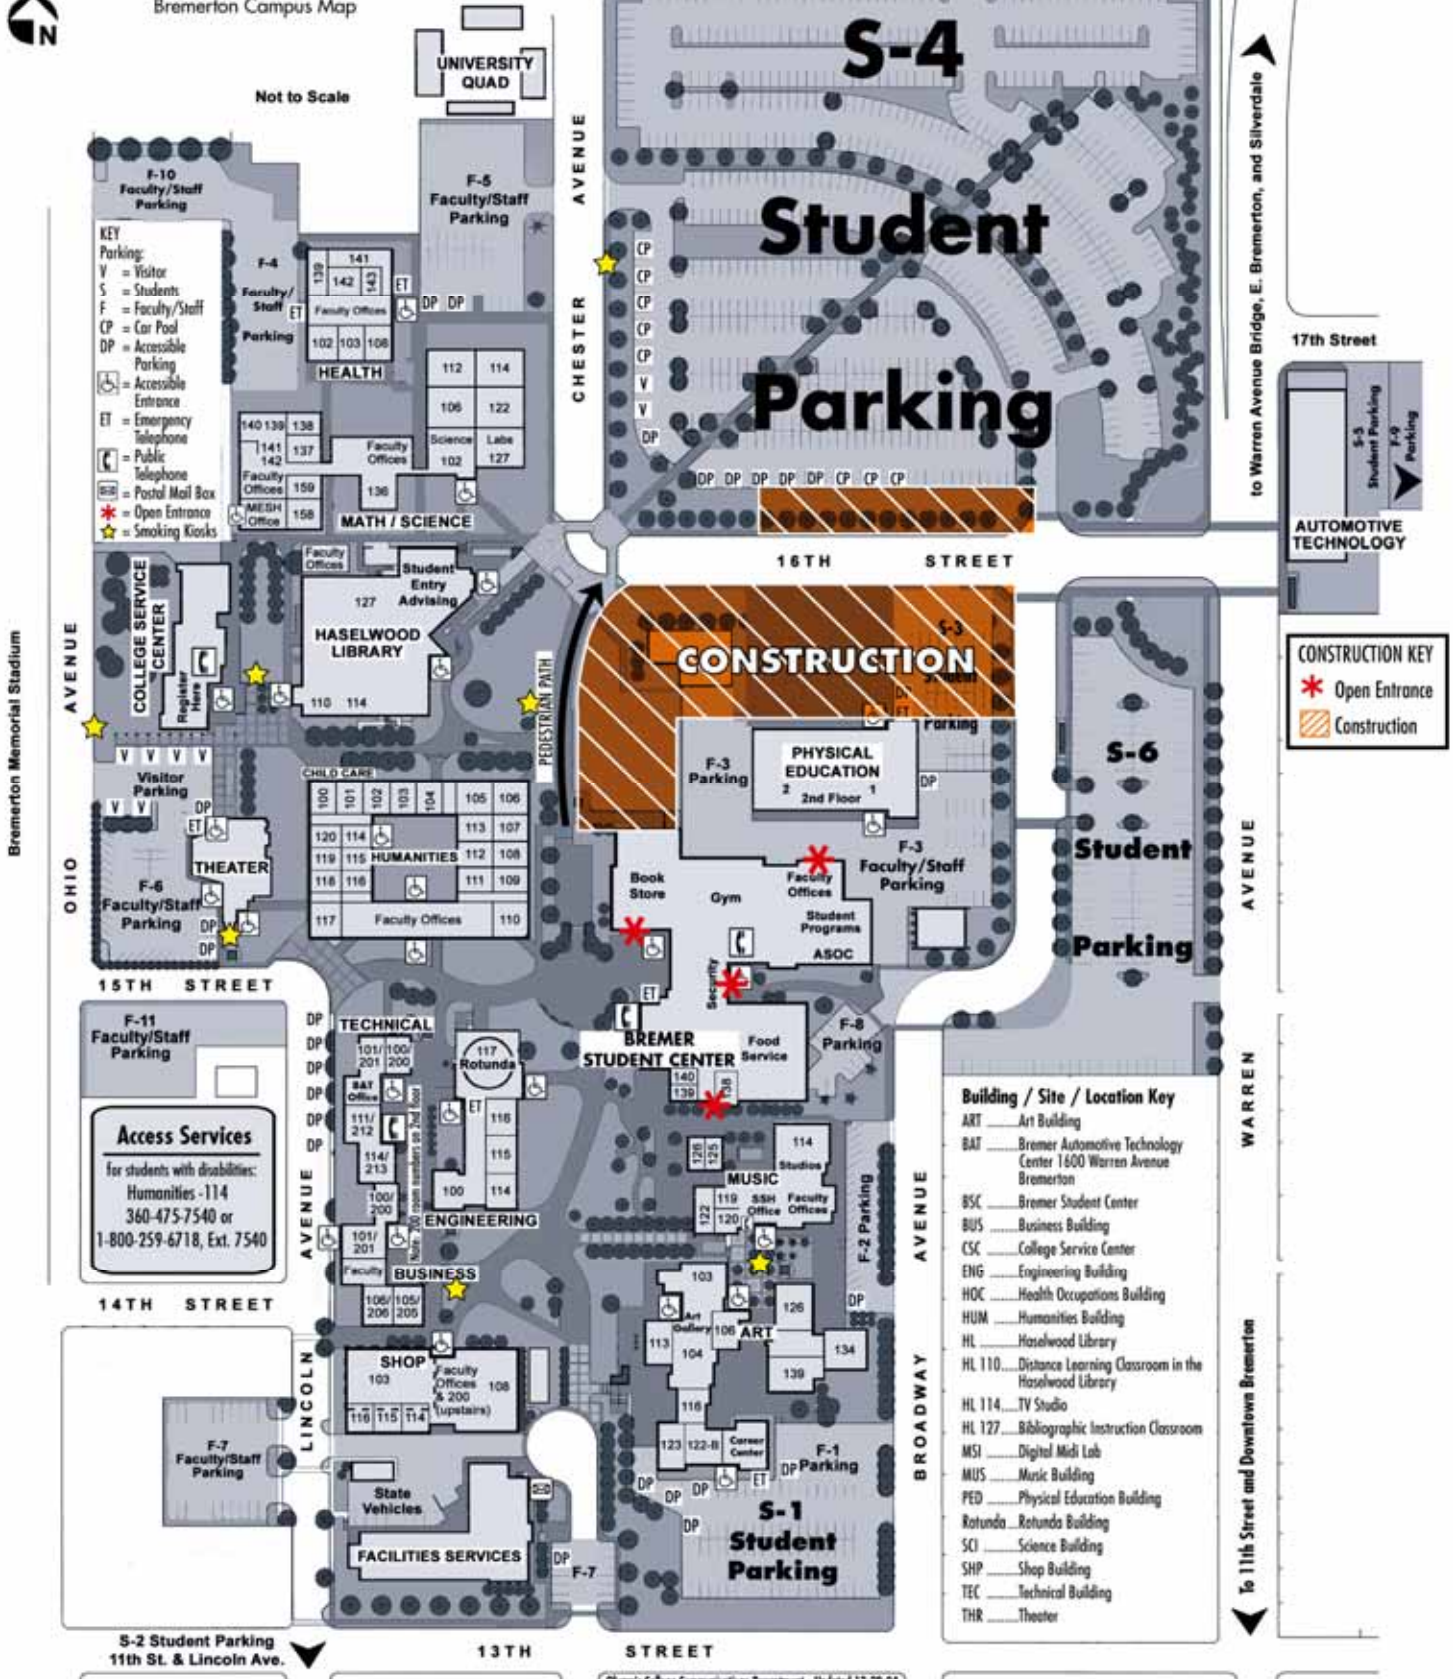

OLYMPIC COLLEGE

1600 Chester Ave. • Bremerton, WA 98337
Bremerton Campus Map

Not to Scale

- KEY**
- Parking:
 - V = Visitor
 - S = Students
 - F = Faculty/Staff
 - CP = Car Pool
 - DP = Accessible Parking
 - ET = Emergency Telephone
 - Public Telephone
 - Postal Mail Box
 - Open Entrance
 - Smoking Kiosks

- CONSTRUCTION KEY**
- * Open Entrance
 - Construction

Access Services

For students with disabilities:
Humanities - 114
360-475-7540 or
1-800-259-6718, Ext. 7540

- Building / Site / Location Key**
- ARTArt Building
 - BATBremer Automotive Technology Center 1600 Warren Avenue Bremerton
 - BSCBremer Student Center
 - BUSBusiness Building
 - CSCCollege Service Center
 - ENGEngineering Building
 - HOCHealth Occupations Building
 - HUMHumanities Building
 - HLHazelwood Library
 - HL 110.....Distance Learning Classroom in the Hazelwood Library
 - HL 114.....TV Studio
 - HL 127.....Bibliographic Instruction Classroom
 - MSIDigital Midi Lab
 - MUSMusic Building
 - PEDPhysical Education Building
 - Rotunda.....Rotunda Building
 - SCIScience Building
 - SHPShop Building
 - TECTechnical Building
 - THRTheater