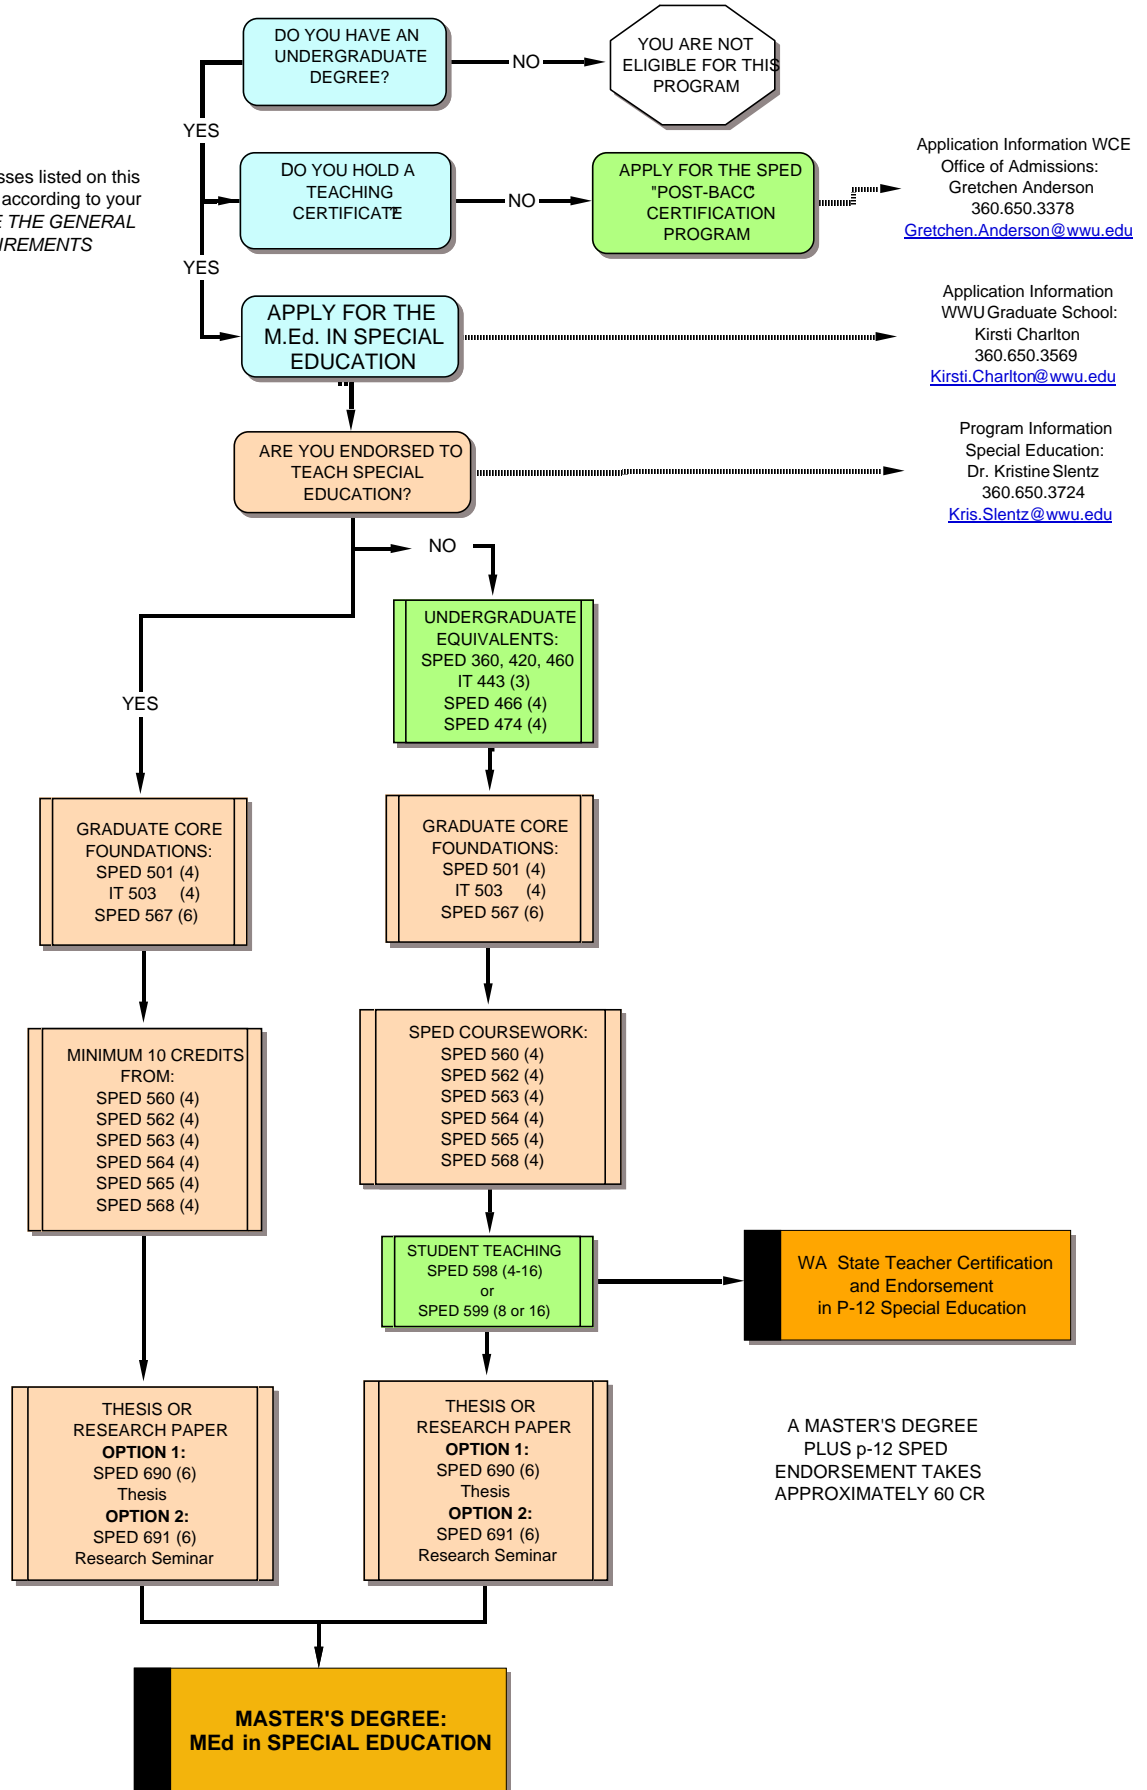

**GRADUATE STUDY AT WOODRING COLLEGE OF EDUCATION (WCE)
WESTERN WASHINGTON UNIVERSITY:
SPECIAL EDUCATION**

NOTE Through advisement the classes listed on this sheet may be substituted for others according to your history and personal needs. *SEE THE GENERAL CATALOG FOR ALL REQUIREMENTS*

A MASTER'S DEGREE PLUS p-12 SPED ENDORSEMENT TAKES APPROXIMATELY 60 CR